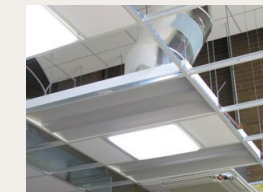

Tubular Skylights Boost Energy Efficiency in Offices and Warehouses

Illuminate Your Commercial Space with Tubular Skylights

- Natural daylight creates a brighter and more stimulating work environment, increasing employee productivity.
- Reduced reliance on artificial lighting lowers energy bills, contributing to cost savings and environmental sustainability.
- In retail spaces, improved lighting enhances product visibility, attracting more customers and ultimately increasing sales and revenue.
- Access to natural light promotes employee well-being, reducing stress and fostering a healthier workplace.
- Tubular skylights can be installed in various commercial spaces and on different roof types, making them adaptable to diverse building configurations.

Brighten Your
Workspace

Tubular Skylights

3 Roof Flashing Options:
Curb Mount (pictured),
Flat, & Pitched

Our commercial tubular skylights offer businesses the flexibility to introduce natural light into their spaces, regardless of their roofing system, including BUR (Built Up Roof), Foam, Metal, TPO, and even Green Roofs.

Unlock the Potential of Your Commercial Space

Are you ready to transform your commercial building into a brighter, more productive, and sales-boosting environment? Look no further than our Tubular Skylights designed for commercial spaces. With versatility that spans across various areas and roof types, these skylights are the ultimate solution for a brighter, more inviting atmosphere.

Hard Ceiling Kit

Powder-Coated, White Gloss Aluminum Ring and Diffuser fits seamlessly on drywall or drop/suspended ceilings.

Open Ceiling Kit

Aluminum Trim Ring Assembly with Diffuser fastens directly to the light tube, for open ceiling/warehouse applications.