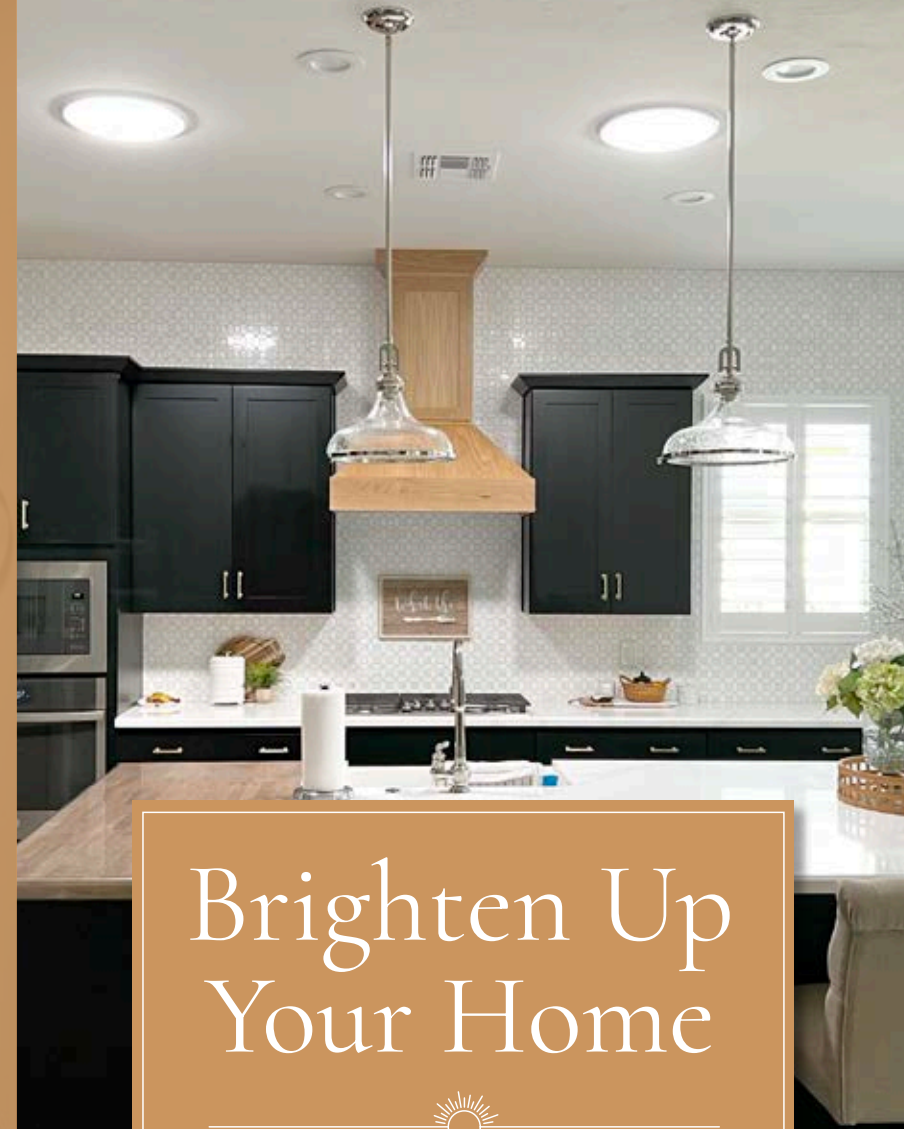

Brighten Up
Your Home

Tubular Skylights

Our skylights use advanced optical technology to capture sunlight from your roof and transmit it through a reflective tube into your living space. The result is a beautiful and natural light source that creates a more comfortable and inviting atmosphere.