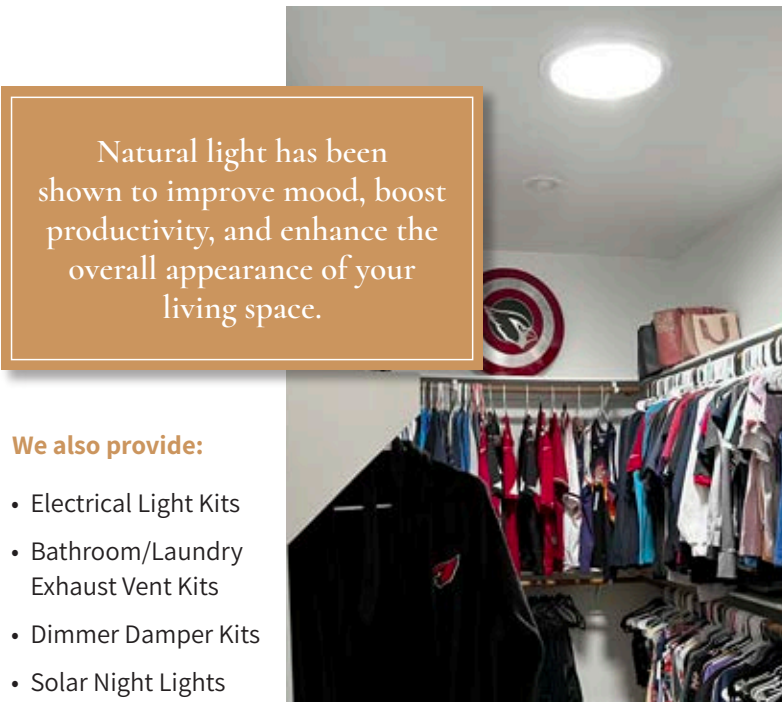

Experience the Benefits of Natural Light in Your Home or Office With Elite Tubular Skylights

By increasing the amount of natural light in your home through tubular skylights, you can create a more comfortable and inviting living space that promotes health, happiness, and productivity.

Elite Solar Systems tubular skylights are made in the USA with the highest quality materials. They have also undergone rigorous weather testing to protect against leaks from water or heat. You can rest assured your skylights are letting the natural light in and the elements out.

Natural light has been shown to improve mood, boost productivity, and enhance the overall appearance of your living space.

We also provide:

- Electrical Light Kits
- Bathroom/Laundry Exhaust Vent Kits
- Dimmer Damper Kits
- Solar Night Lights

Subtle & Stylish Diffuser Options

Available in 3 sizes: 10", 13" & 18"

Frost Flat

Provides bright and broad light distribution and modern style appearance

Prismatic Domed or Flat

Provides bright, and broad light distribution

Soft White

provides a softened and relaxed lighting

Our tubular skylights are constructed with high-quality materials and advanced technology to provide a durable and long-lasting source of natural light